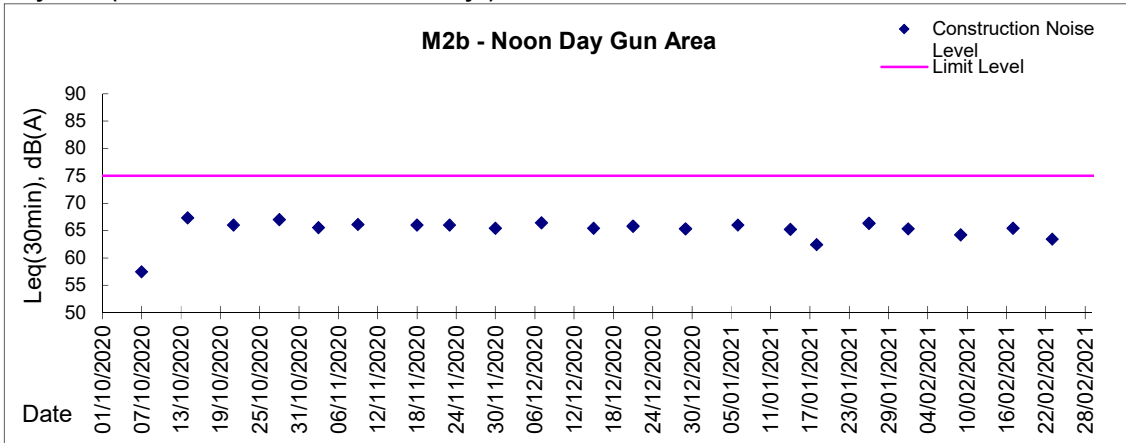

Graphic Presentation of Noise Monitoring Result

Day Time (0700 - 1900hrs on normal weekdays)

Graphic Presentation of Noise Monitoring Result

Day Time (0700 - 1900hrs on normal weekdays)

Remarks: Noise monitoring at M6 was temporarily suspended from 30 November 2020 as the school is temporarily closed and refused our access due to public health concern