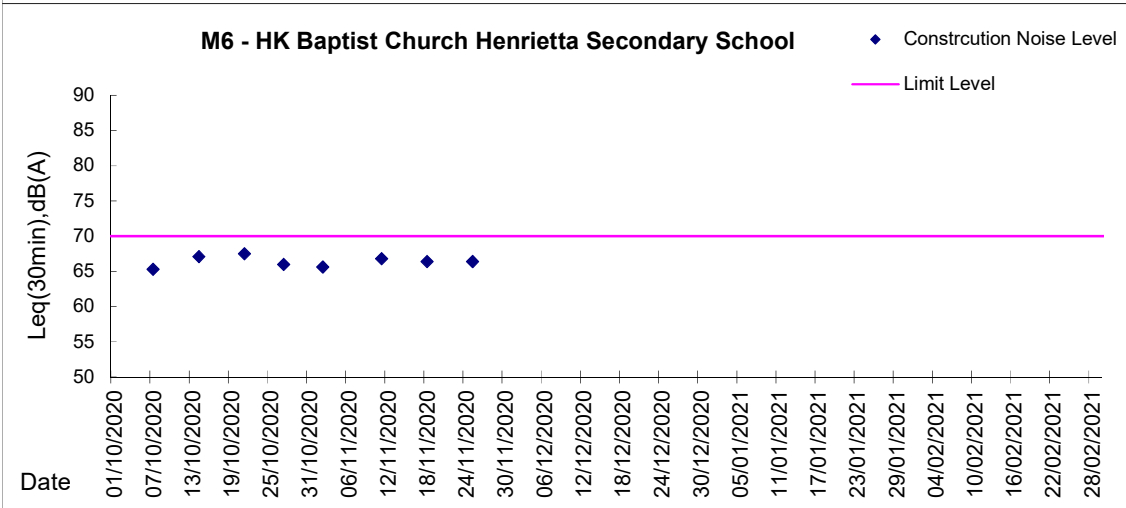

Graphic Presentation of Noise Monitoring Result

Day Time (0700 - 1900hrs on normal weekdays)

Graphic Presentation of Noise Monitoring Result

Day Time (0700 - 1900hrs on normal weekdays)

Remarks: Noise monitoring at M6 was temporarily suspended from 30 November 2020 as the school is temporarily closed and refused our access due to public health concern