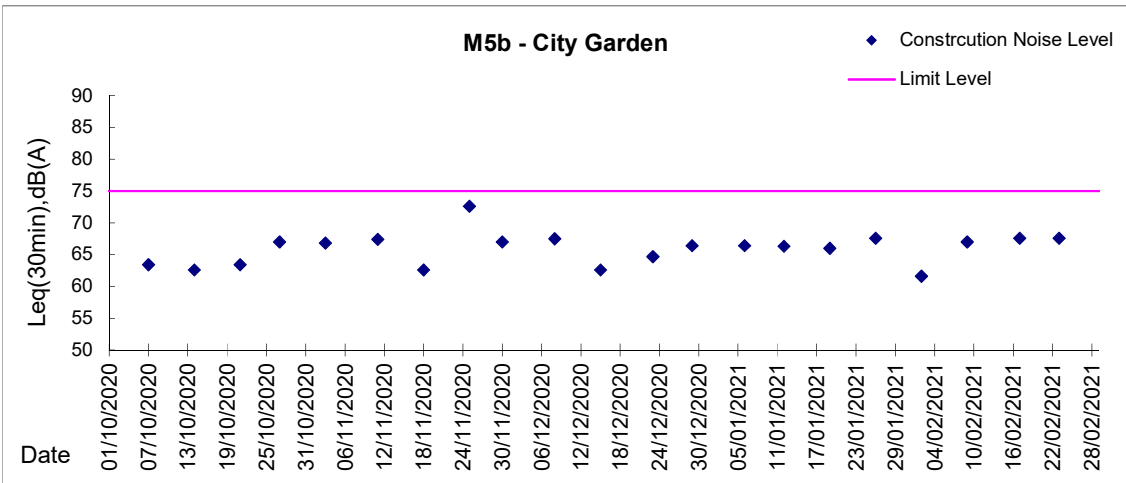

Graphic Presentation of Noise Monitoring Result

Day Time (0700 - 1900hrs on normal weekdays)

Graphic Presentation of Noise Monitoring Result

Day Time (0700 - 1900hrs on normal weekdays)

Remarks: Noise monitoring at M6 was temporarily suspended from 30 November 2020 as the school is temporarily closed and refused our access due to public health concern