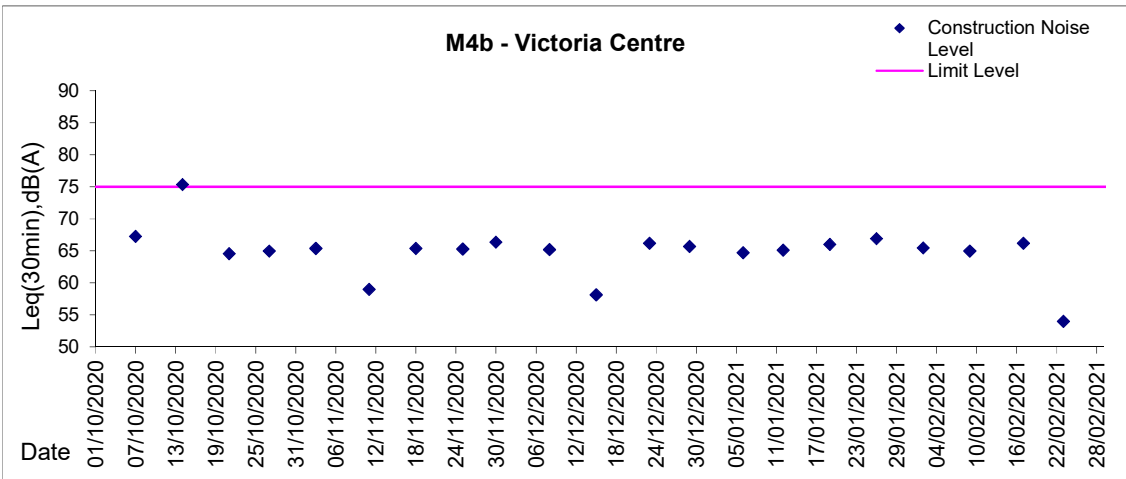

Graphic Presentation of Noise Monitoring Result

Day Time (0700 - 1900hrs on normal weekdays)

Graphic Presentation of Noise Monitoring Result

Day Time (0700 - 1900hrs on normal weekdays)

Remarks: Noise monitoring at M6 was temporarily suspended from 30 November 2020 as the school is temporarily closed and refused our access due to public health concern