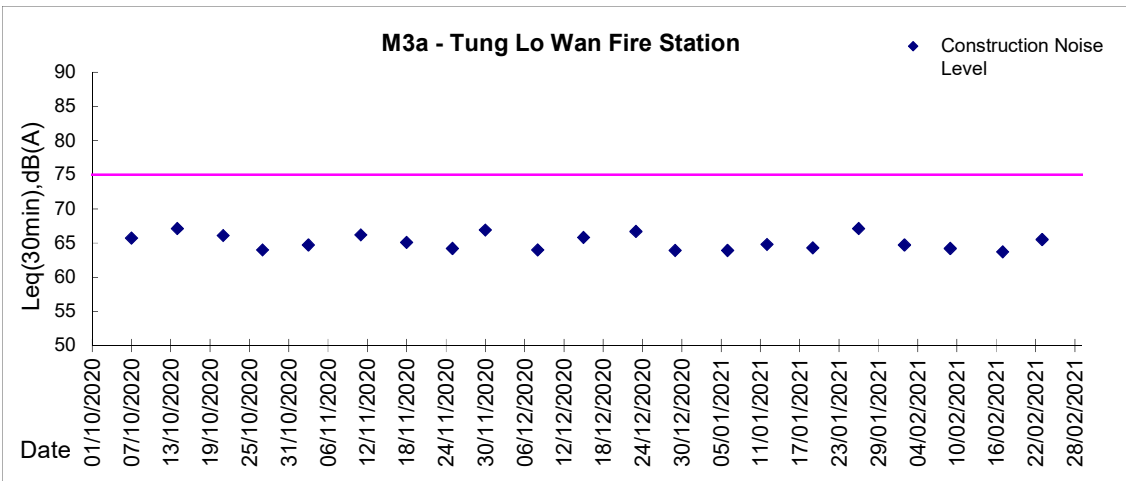

Graphic Presentation of Noise Monitoring Result

Day Time (0700 - 1900hrs on normal weekdays)

Graphic Presentation of Noise Monitoring Result

Day Time (0700 - 1900hrs on normal weekdays)

Remarks: Noise monitoring at M6 was temporarily suspended from 30 November 2020 as the school is temporarily closed and refused our access due to public health concern